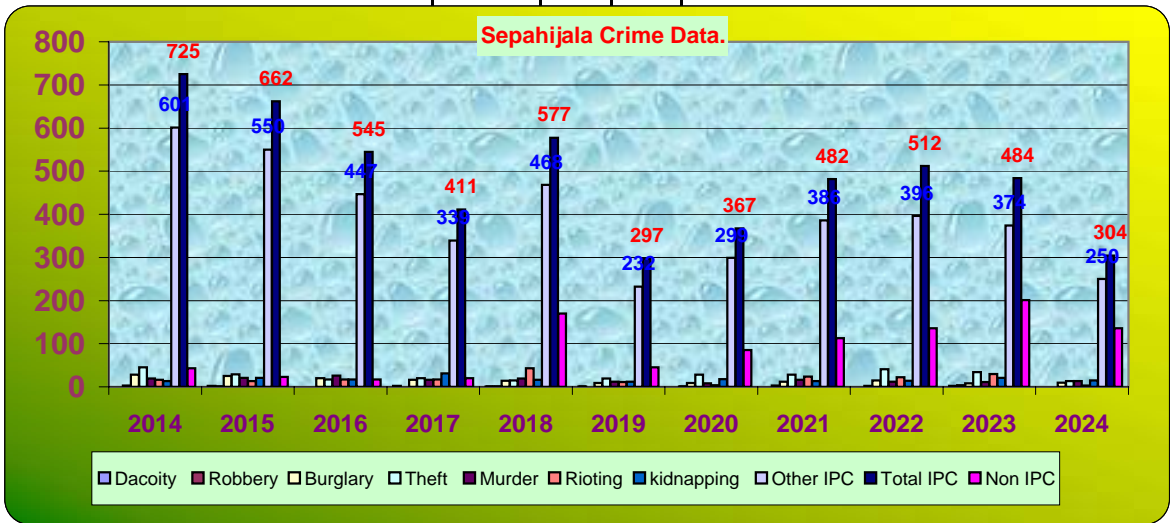

Sepahijala District Crime Data from 2013 to October 2024.

	2014	2015	2016	2017	2018	2019	2020	2021	2022	2023	2024
Dacoity	0	2	0	2	1	1	0	0	0	2	0
Robbery	3	1	0	0	1	0	1	3	2	4	0
Burglary	28	25	20	16	14	9	9	12	15	8	10
Theft	45	29	17	20	15	19	28	28	41	34	13
Murder	19	21	26	16	19	12	8	16	12	11	13
Rioting	16	13	17	17	43	11	4	24	22	30	3
kidnapping	13	21	17	31	16	12	18	13	14	21	15
Other IPC	601	550	447	339	468	232	299	386	396	374	250
Total IPC	725	662	545	411	577	297	367	482	512	484	304
Non IPC	43	23	17	20	170	45	85	113	136	201	136

Month wise Crime Details for the current year

	Jan	Feb	Mar	Apr	May	Jun	Jul	Aug	Sep	Oct	Nov	Dec
Dacoity	0	0	0	0	0	0	0	0	0	0		
Robbery	0	0	0	0	0	0	0	0	0	0		
Burglary	0	2	2	1	0	0	0	0	3	2		
Theft	3	0	1	1	1	1	1	1	4	0		
Murder	1	1	1	1	1	0	1	3	2	2		
Rioting	0	0	0	1	1	1	0	0	0	0		
kidnapping	0	2	1	3	4	0	0	0	2	3		
Other IPC	19	19	25	14	30	36	29	28	25	25		
Total IPC	23	24	30	21	37	38	31	32	36	32		
Non IPC	6	21	20	18	13	11	6	5	19	17		