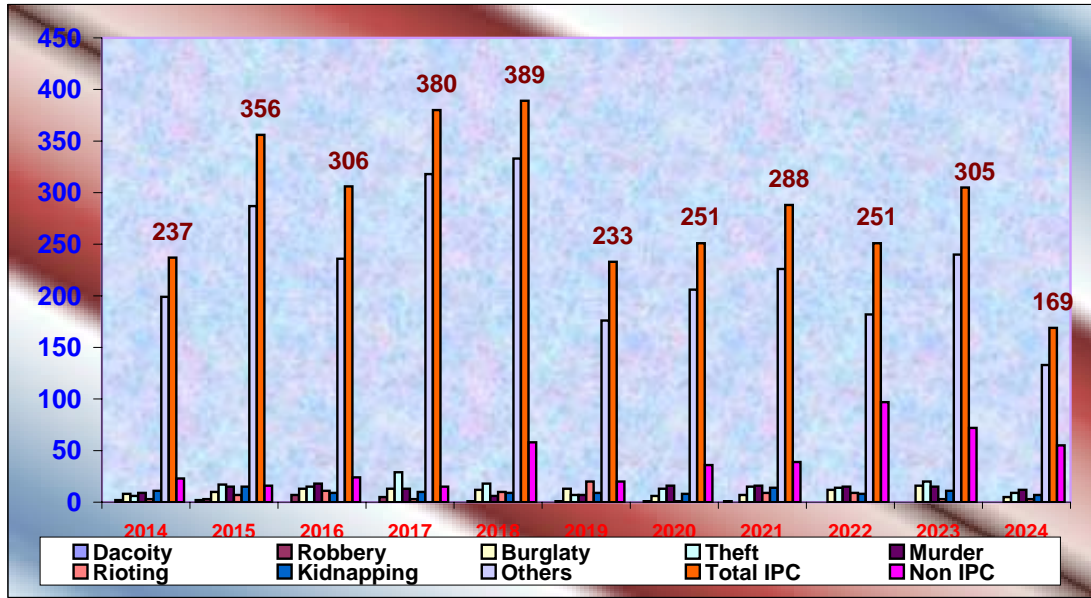

## Dhalai District Crime Data from 2013 to October 2024

	2014	2015	2016	2017	2018	2019	2020	2021	2022	2023	2024
Dacoity	0	2	0	0	0	0	0	1	0	0	0
Robbery	2	3	7	5	1	1	1	0	0	0	0
Burglaty	8	10	13	13	12	13	6	7	12	16	5
Theft	6	17	15	29	18	7	13	15	14	20	9
Murder	9	15	18	13	6	7	16	16	15	15	12
Rioting	3	7	11	3	10	20	1	9	9	3	3
Kidnapping	11	15	9	10	9	9	8	14	8	11	7
Others	199	287	236	318	333	176	206	226	182	240	133
<b>Total IPC</b>	<b>237</b>	<b>356</b>	<b>306</b>	<b>380</b>	<b>389</b>	<b>233</b>	<b>251</b>	<b>288</b>	<b>251</b>	<b>305</b>	<b>169</b>
Non IPC	23	16	24	15	58	20	36	39	97	72	55

Month wise Crime Details for the current year

	Jan	Feb	Mar	Apr	May	Jun	Jul	Aug	Sep	Oct	Nov	Dec
Dacoity	0	0	0	0	0	0	0	0	0	0		
Robbery	0	0	0	0	0	0	0	0	0	0		
Burglaty	1	0	1	0	1	0	0	0	2	0		
Theft	1	1	1	0	0	1	2	1	2	0		
Murder	4	0	1	0	1	1	1	1	1	2		
Rioting	0	0	0	0	1	0	2	0	0	0		
Kidnapping	0	0	1	0	3	0	0	1	1	1		
Others	20	13	18	14	10	10	12	9	14	13		
<b>Total IPC</b>	<b>26</b>	<b>14</b>	<b>22</b>	<b>14</b>	<b>16</b>	<b>12</b>	<b>17</b>	<b>12</b>	<b>20</b>	<b>16</b>		
Non IPC	17	5	1	3	4	6	7	2	5	5		